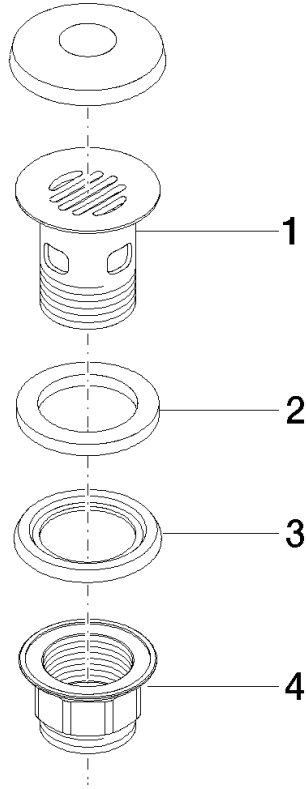

10 105 970

Fits: IMO, LULU, MADISON, MEM, TARA,
CL.1, LISSÉ, VAIA, META, CYO

	Chrome	10 105 970-00
	Brushed Platinum	10 105 970-06
	Platinum	10 105 970-08
	Durabress (23kt Gold)	10 105 970-09
	Dark Chrome	10 105 970-19
	Light Gold	10 105 970-26
	Brushed Light Gold	10 105 970-27
	Brushed Durabress (23kt Gold)	10 105 970-28
	Matte Black	10 105 970-33
	Brushed Bronze	10 105 970-42
	Brushed Champagne (22kt Gold)	10 105 970-46
	Champagne (22kt Gold)	10 105 970-47
	Brushed Chrome	10 105 970-93
	Brushed Dark Platinum	10 105 970-99

Grated waste 1 1/4" - Chrome

IMO

10 105 970

Only suitable for basins with an overflow.

10 105 970

10 105 970

Parts for other finishes can be found here: Brushed Platinum

Spare parts list

No.	Item Number	Name	Quantity used	Delivery time
1	09 11 01 027-00	cup	1	-
Spare part can no longer be ordered, please order the replacement item				
2	09 14 05 039 90	seal	1	2
3	09 14 03 025 90	seal	1	2
4	09 23 10 020-00	nut	1	60